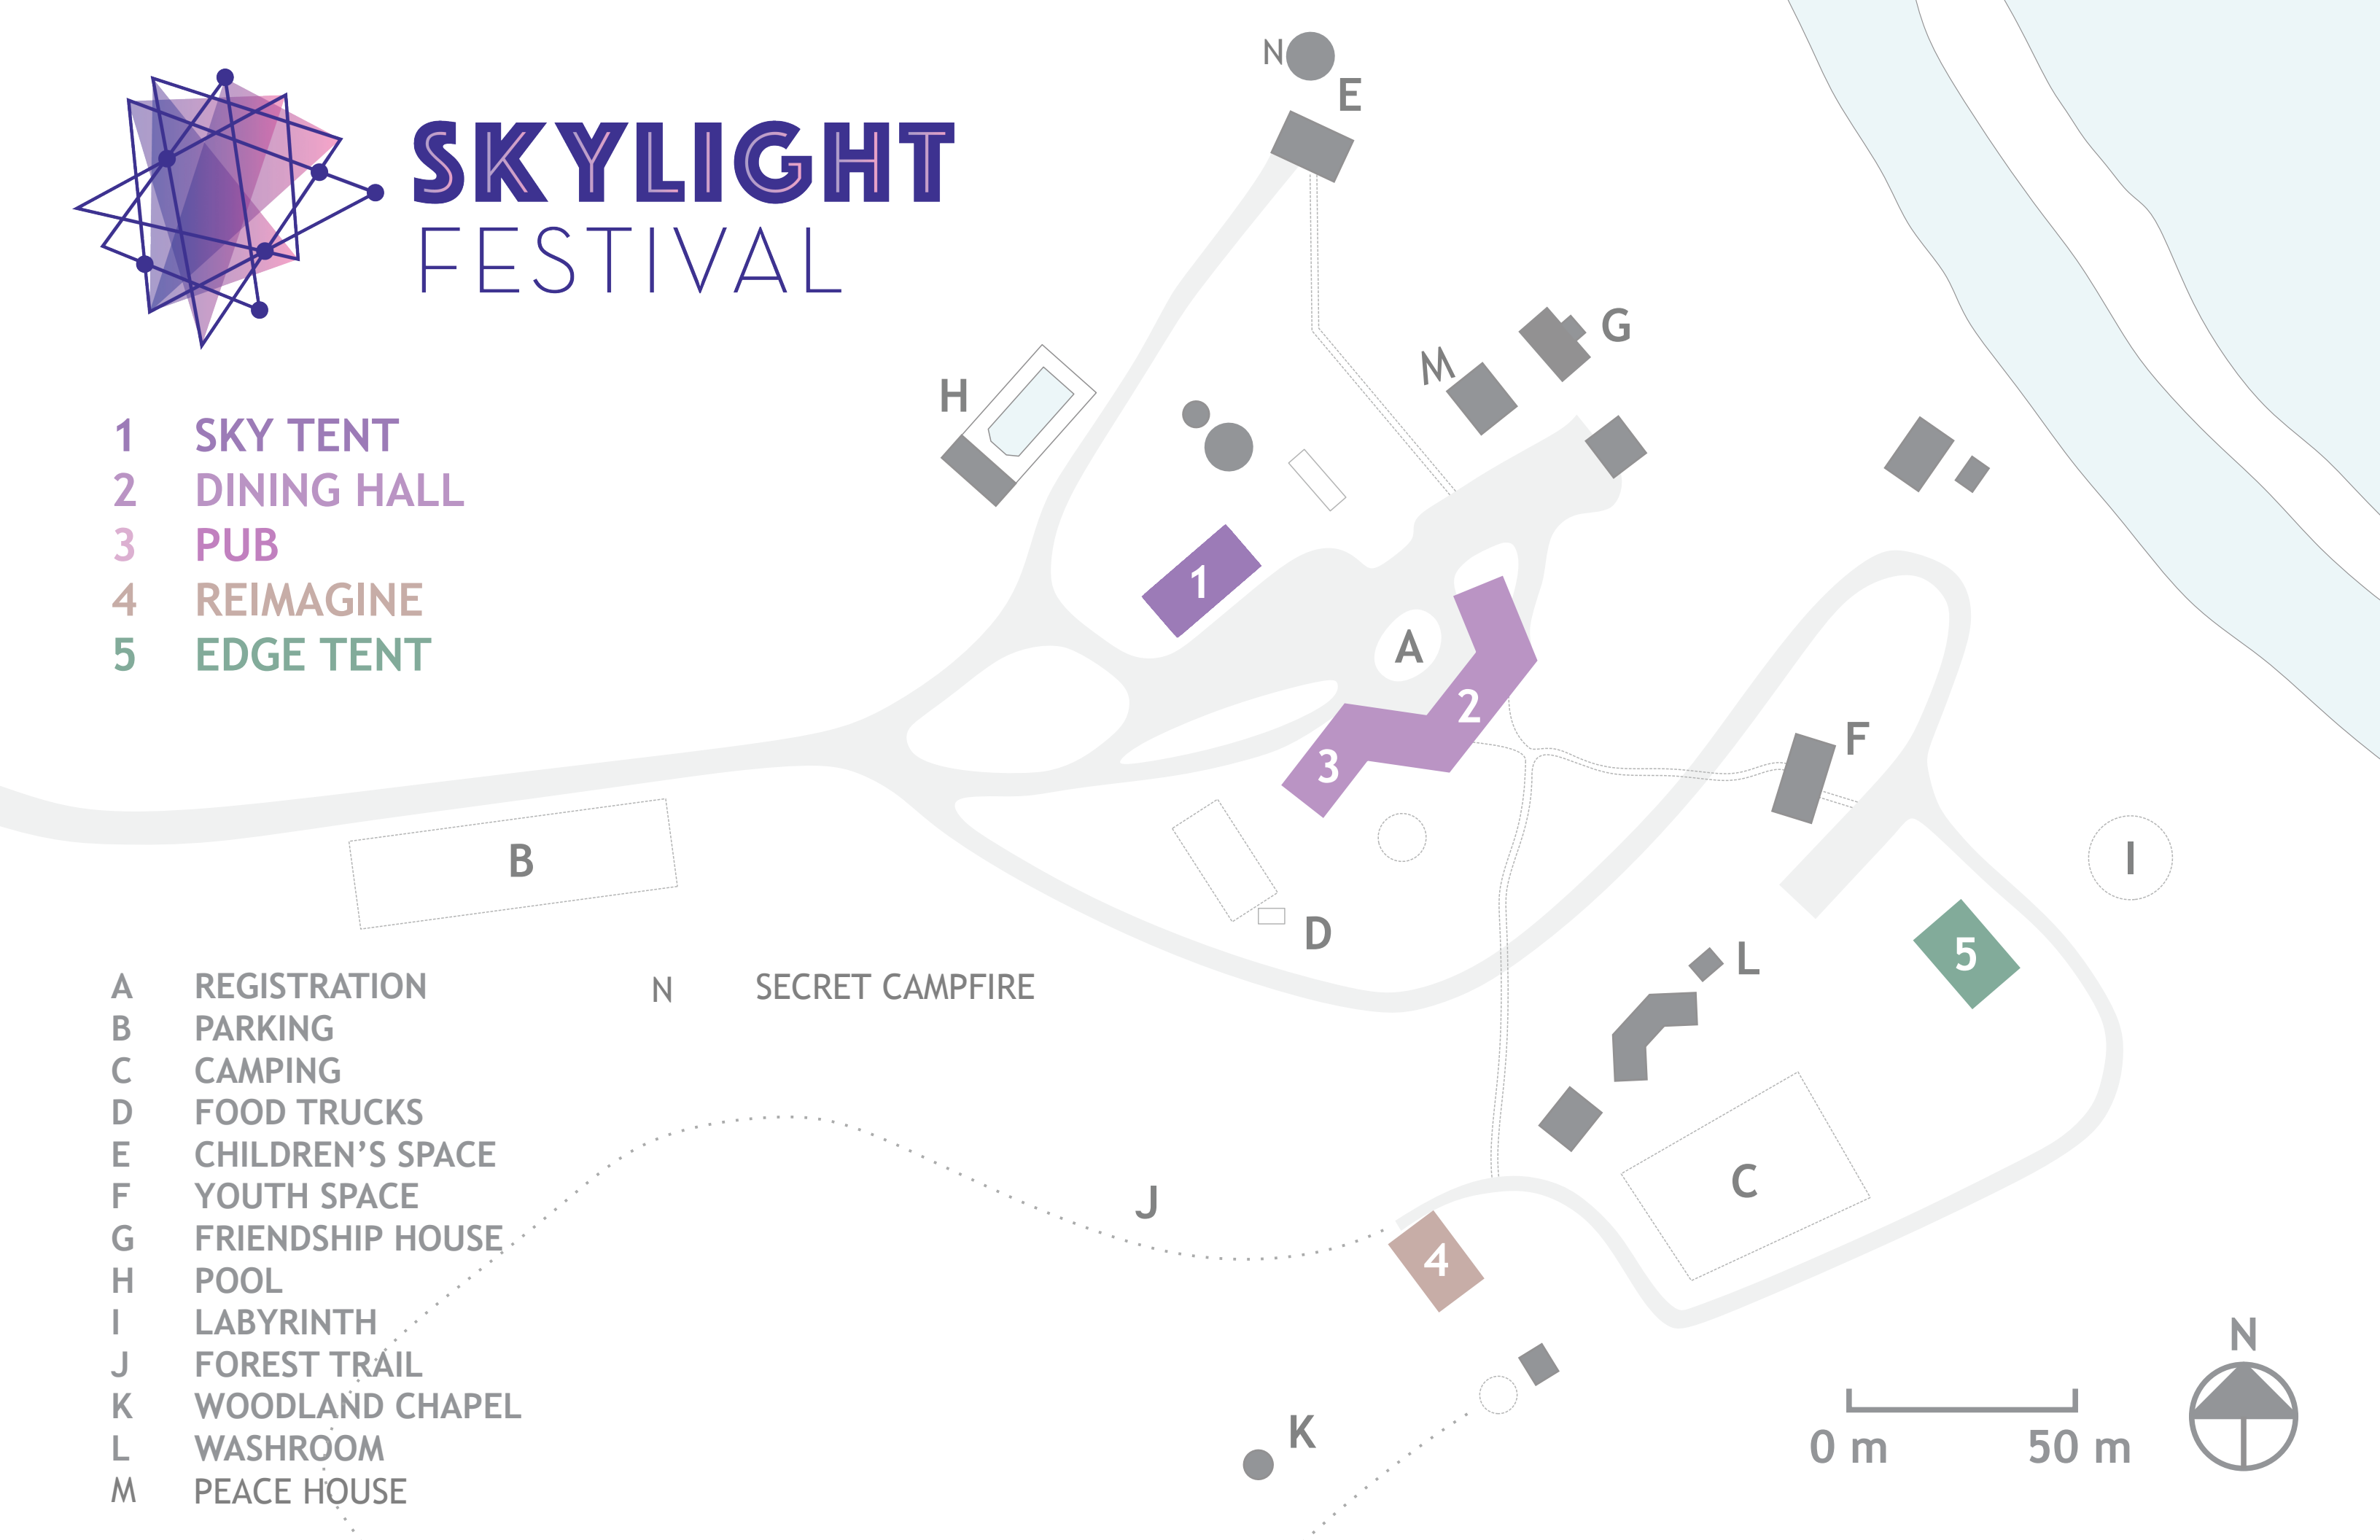

SKYLIGHT FESTIVAL

- 1 SKY TENT
- 2 DINING HALL
- 3 PUB
- 4 REIMAGINE
- 5 EDGE TENT

- A REGISTRATION
- B PARKING
- C CAMPING
- D FOOD TRUCKS
- E CHILDREN'S SPACE
- F YOUTH SPACE
- G FRIENDSHIP HOUSE
- H POOL
- I LABYRINTH
- J FOREST TRAIL
- K WOODLAND CHAPEL
- L WASHROOM
- M PEACE HOUSE

N SECRET CAMPFIRE

0 m 50 m